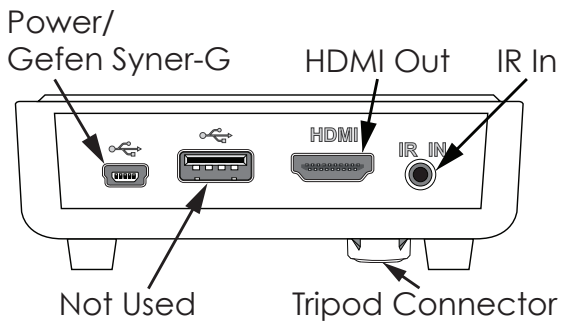

Gefen Wireless Extender for HDMI

Connections & Controls

RECEIVER