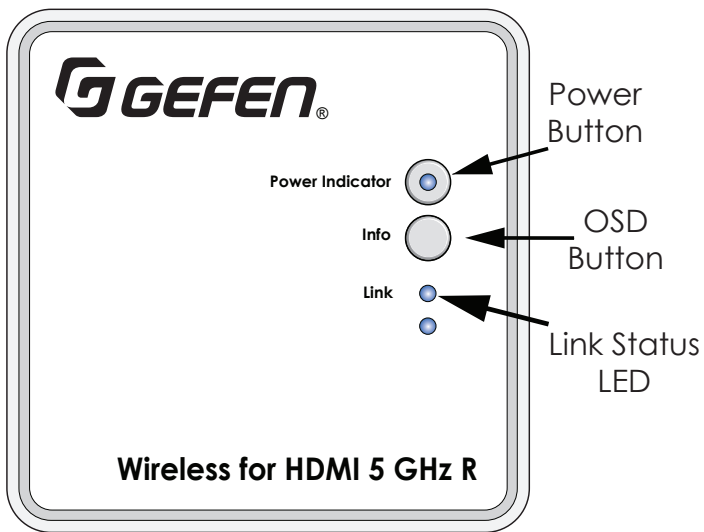

Gefen Wireless Extender for HDMI

Connections & Controls

RECEIVER