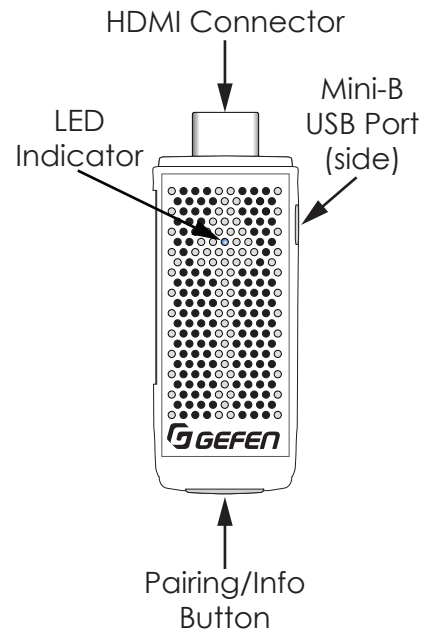

Gefen Wireless Extender for HDMI

Features & Benefits

Features

- Transmits 1080p Full HD up to 33 feet (10m); (obstructions such as walls and furniture, and RF interference can reduce wireless range)
- Up to eight Wireless Transmitters can be linked to one receiver; (one transmitter included with system, additional transmitters available separately)
- OSD Setup allows registration, selection, naming and removing of Wireless Transmitters
- Firmware updateable via Gefen Syner-G™
- Wireless Transmitters connects to source HDMI port; powered by source USB port or external power supply
- Includes IR Extender for IR control when receiver is hidden in an equipment cabinet
- 7.1 channels of LPCM and 5.1 channels of Dolby® and DTS®, 3DTV pass-through, HDCP pass-through, Lip Sync pass-through

Long Range Wireless HDMI Extender

While the EXT-WHD-1080P-SR Wireless Extender system can transmit through obstacles and does not require line of sight placement of its transceivers, it is optimized for shorter distances that are typical of in-room use. For longer range extension use the Gefen **EXT-WHD-1080P-LR**.

The EXT-WHD-1080P-LR 5 GHz Extender provides wireless extension of HDMI up to 100 feet (30m). It supports video resolutions up to 1080p Full HD along with 7.1 channels of LPCM digital audio and up to 5.1 channels of Dolby® and DTS® formats. Two HDMI inputs can be selected manually or with the included IR Remote control. Up to eight two-source Transmitters can be linked to one Receiver. HDMI features include: CEC, 12-bit Deep Color, 3DTV pass-through, HDCP pass-through and Lip Sync. Includes an IR Extender for hidden installations and converts IR commands to wireless for source control from Receiver location.

Gefen Wireless Extender for HDMI

Connections & Controls

RECEIVER

TRANSMITTER

IR REMOTE

800-472-5555 | 1800 S McDowell Blvd | Petaluma, CA 94954 | www.gefen.com

Features and Specifications are subject to change without notice.