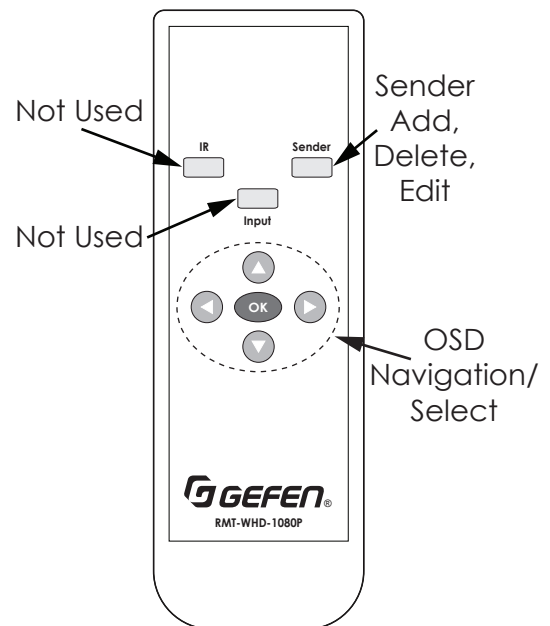

Gefen Wireless Extender for HDMI

Connections & Controls

RECEIVER

TRANSMITTER

IR REMOTE

800-472-5555 | 1800 S McDowell Blvd | Petaluma, CA 94954 | www.gefen.com

Features and Specifications are subject to change without notice.