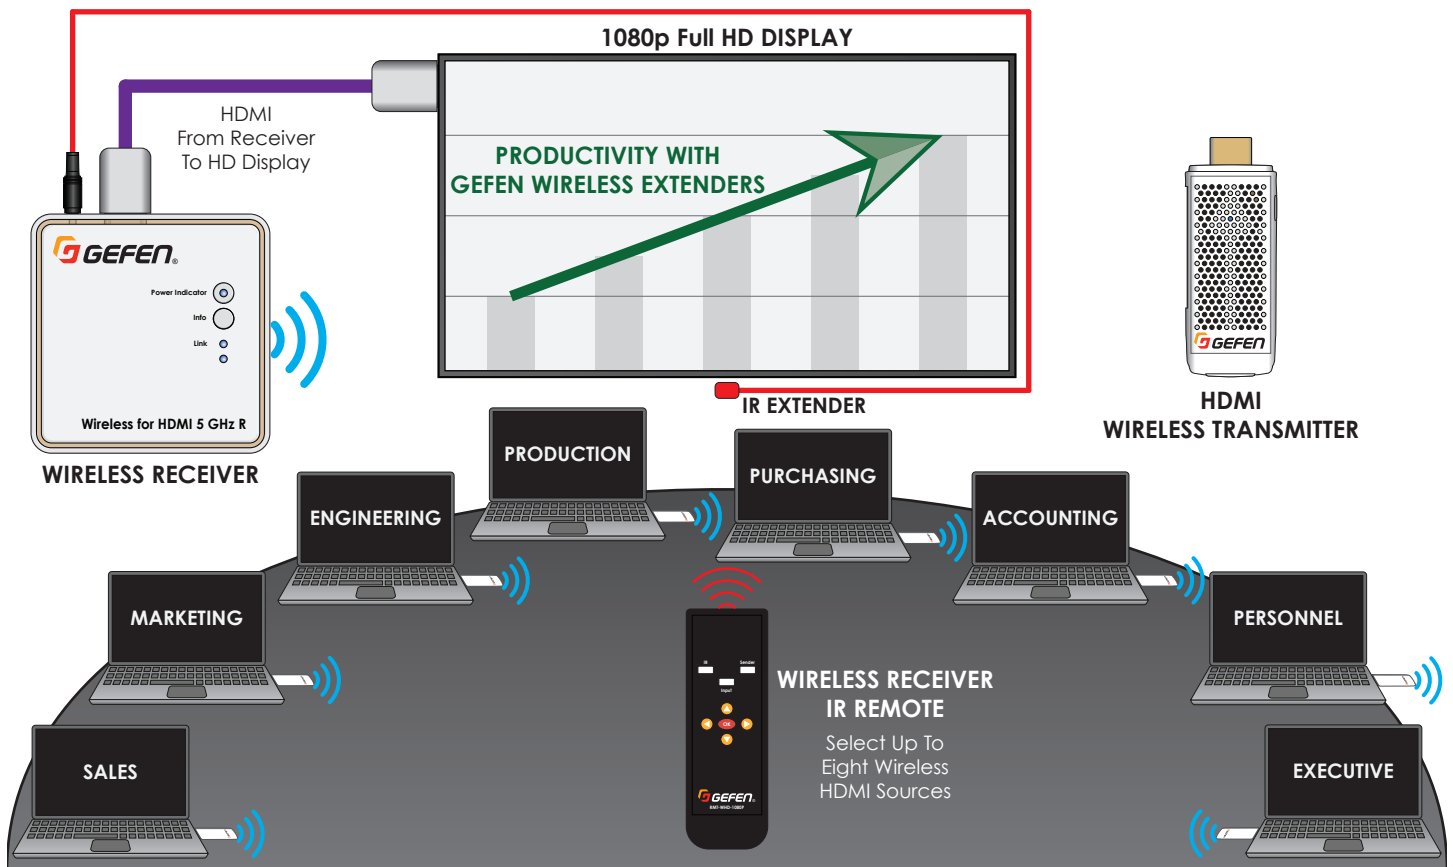

The Leader in Video Distribution

Wireless Extenders for HDMI

EXT-WHD-1080P-SR

Gefen's 5 GHz short range Wireless HDMI Extender transmits HDMI content up to 1080p Full HD from computers, game consoles and Blu-ray players to an HD display up to 33 feet (10m) away. Up to eight HDMI sources can be connected in a single system. Sources are selected via the included IR Remote.

In conference rooms, everyone gets a seat at the table. For home theater, sharing personal videos with family and friends has never been easier. The compact receiver can be mounted behind a video display, on a wall, shelf, tripod or hidden in an audio/video equipment cabinet.

Application - Conference Room

Conference Room application with Wireless Transmitters connected to laptops for a staff meeting. Up to eight Wireless Transmitters can be used to transmit 1080p HDMI to the Wireless Receiver. Laptops can be individually selected with the IR Remote for presentation on the HD Display.

Gefen Wireless Extender for HDMI

Features & Benefits

Features

- Transmits 1080p Full HD up to 33 feet (10m); (obstructions such as walls and furniture, and RF interference can reduce wireless range)
- Up to eight Wireless Transmitters can be linked to one receiver; (one transmitter included with system, additional transmitters available separately)
- OSD Setup allows registration, selection, naming and removing of Wireless Transmitters
- Firmware updateable via Gefen Syner-G™
- Wireless Transmitters connects to source HDMI port; powered by source USB port or external power supply
- Includes IR Extender for IR control when receiver is hidden in an equipment cabinet
- 7.1 channels of LPCM and 5.1 channels of Dolby® and DTS®, 3DTV pass-through, HDCP pass-through, Lip Sync pass-through